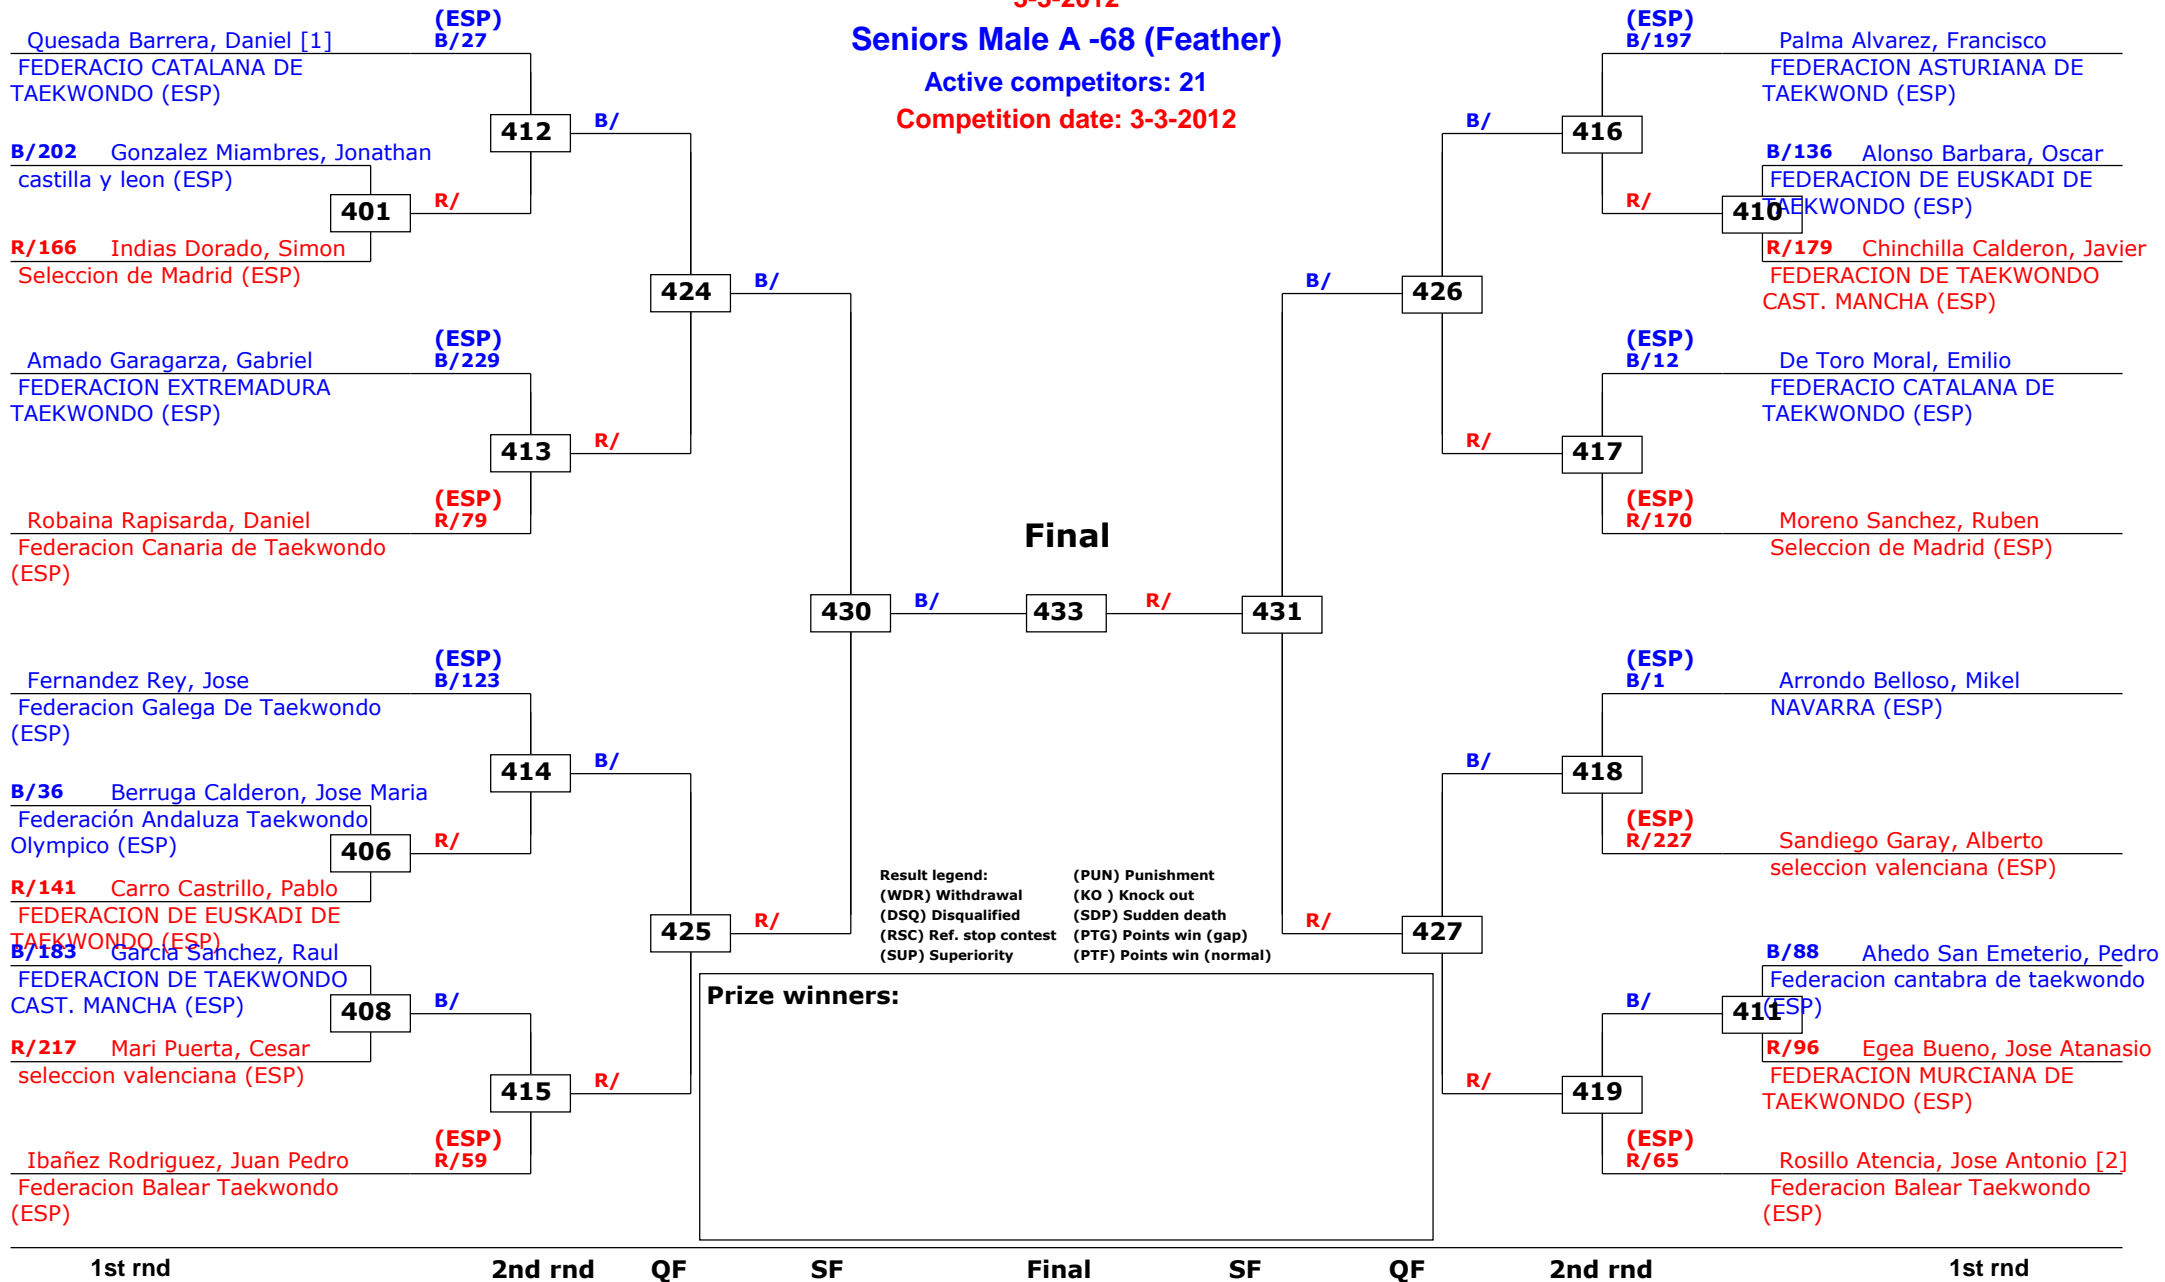

## Seniors Male A -68 (Feather)

Active competitors: 21

Competition date: 3-3-2012