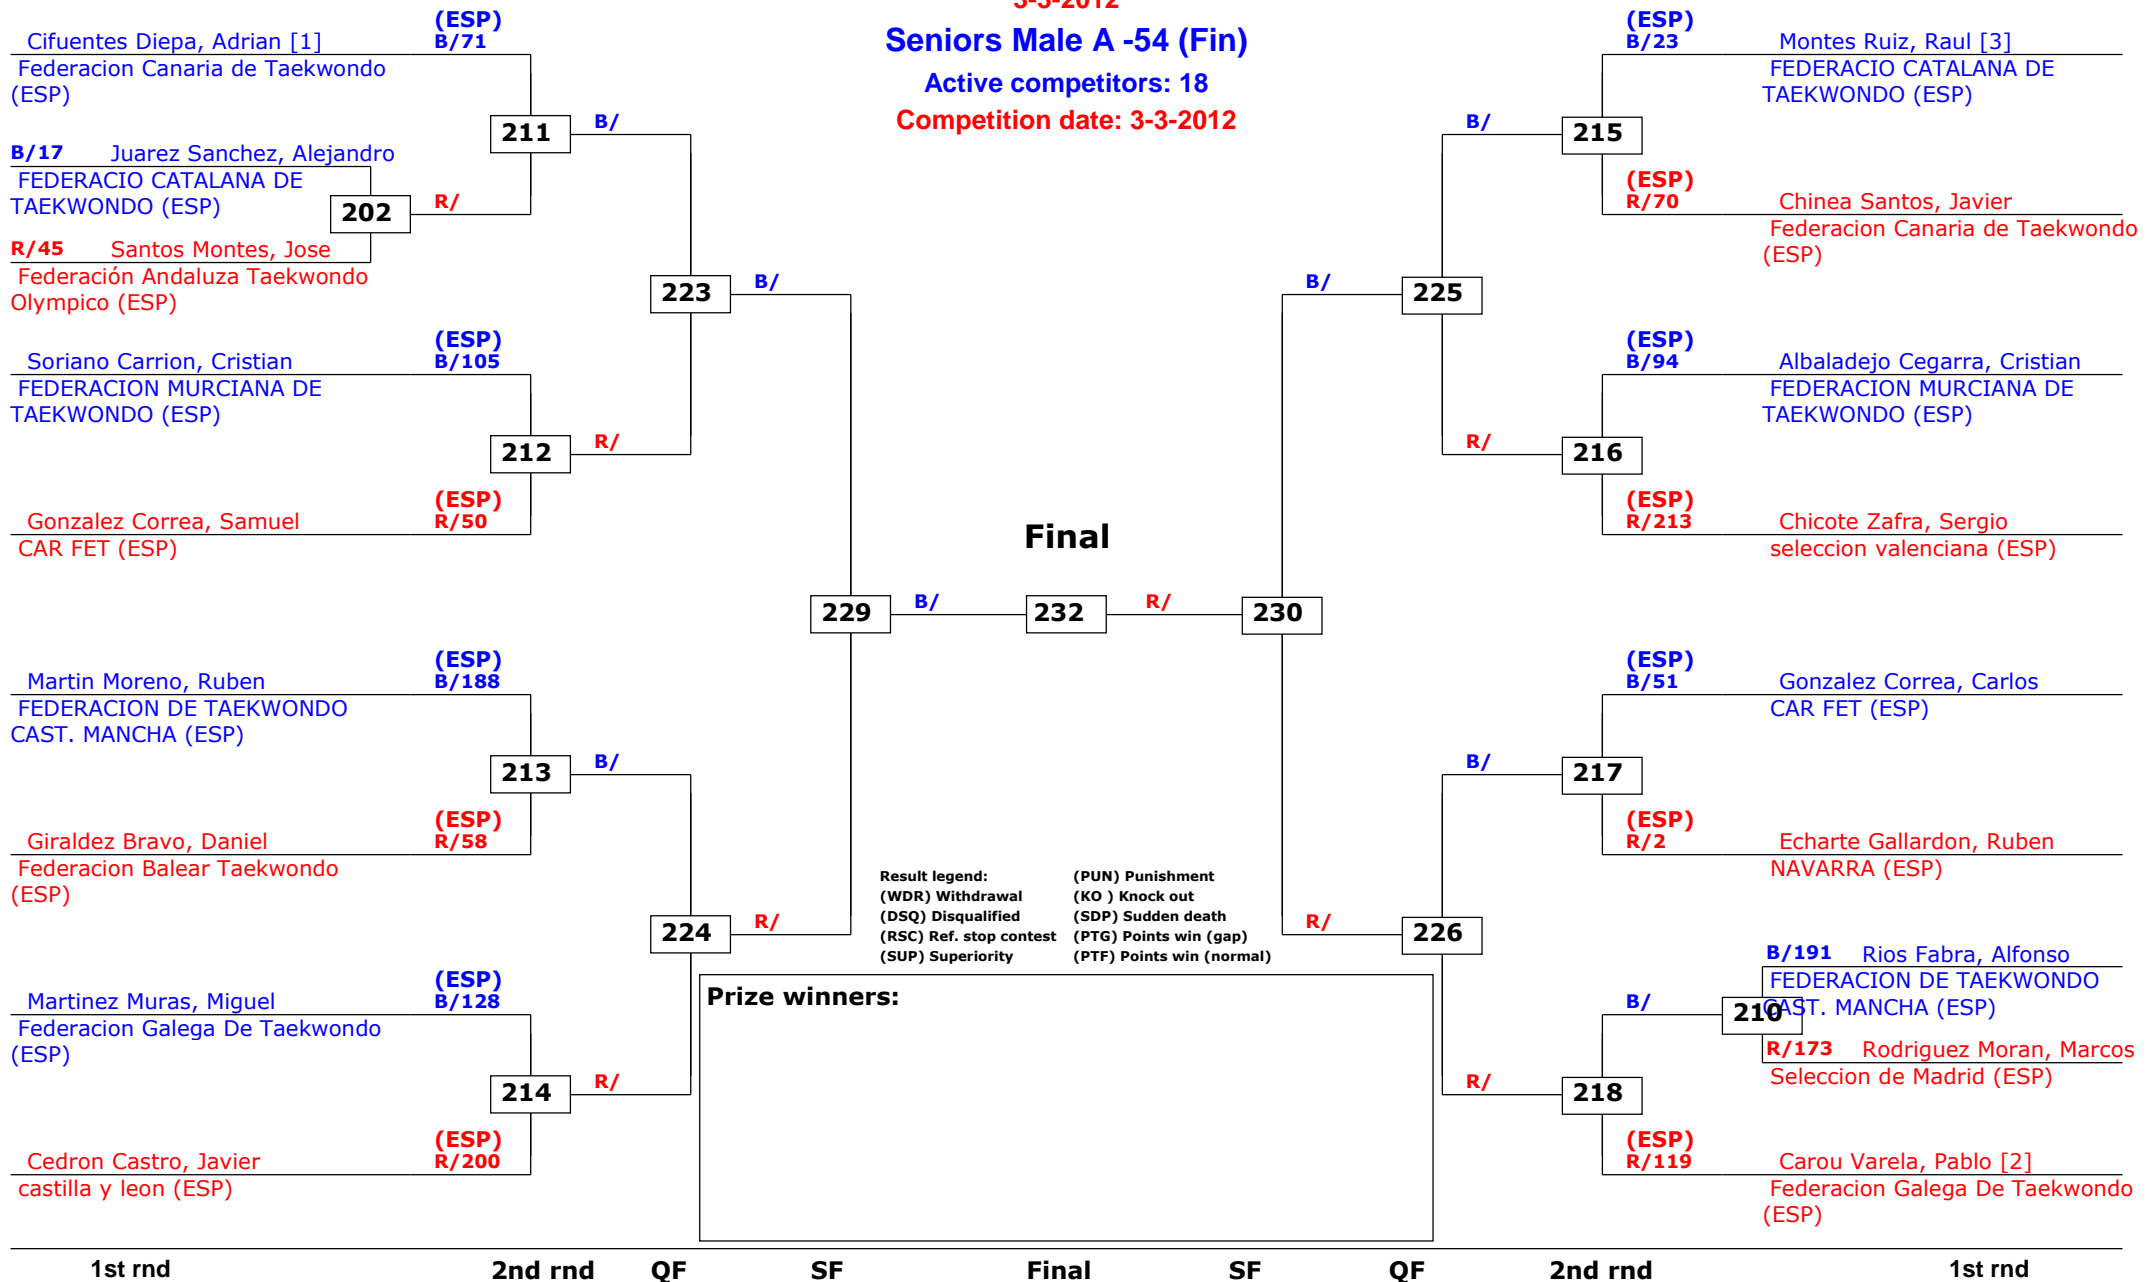

# Campeonato de España Senior masculino y femenino 2012

Alicante, Spain

3-3-2012

Seniors Male A -58 (Fly)

Active competitors: 16

Competition date: 3-3-2012

- Result legend:**
- (WDR) Withdrawal
  - (DSQ) Disqualified
  - (RSC) Ref. stop contest
  - (SUP) Superiority
  - (PUN) Punishment
  - (KO ) Knock out
  - (SDP) Sudden death
  - (PTG) Points win (gap)
  - (PTF) Points win (normal)