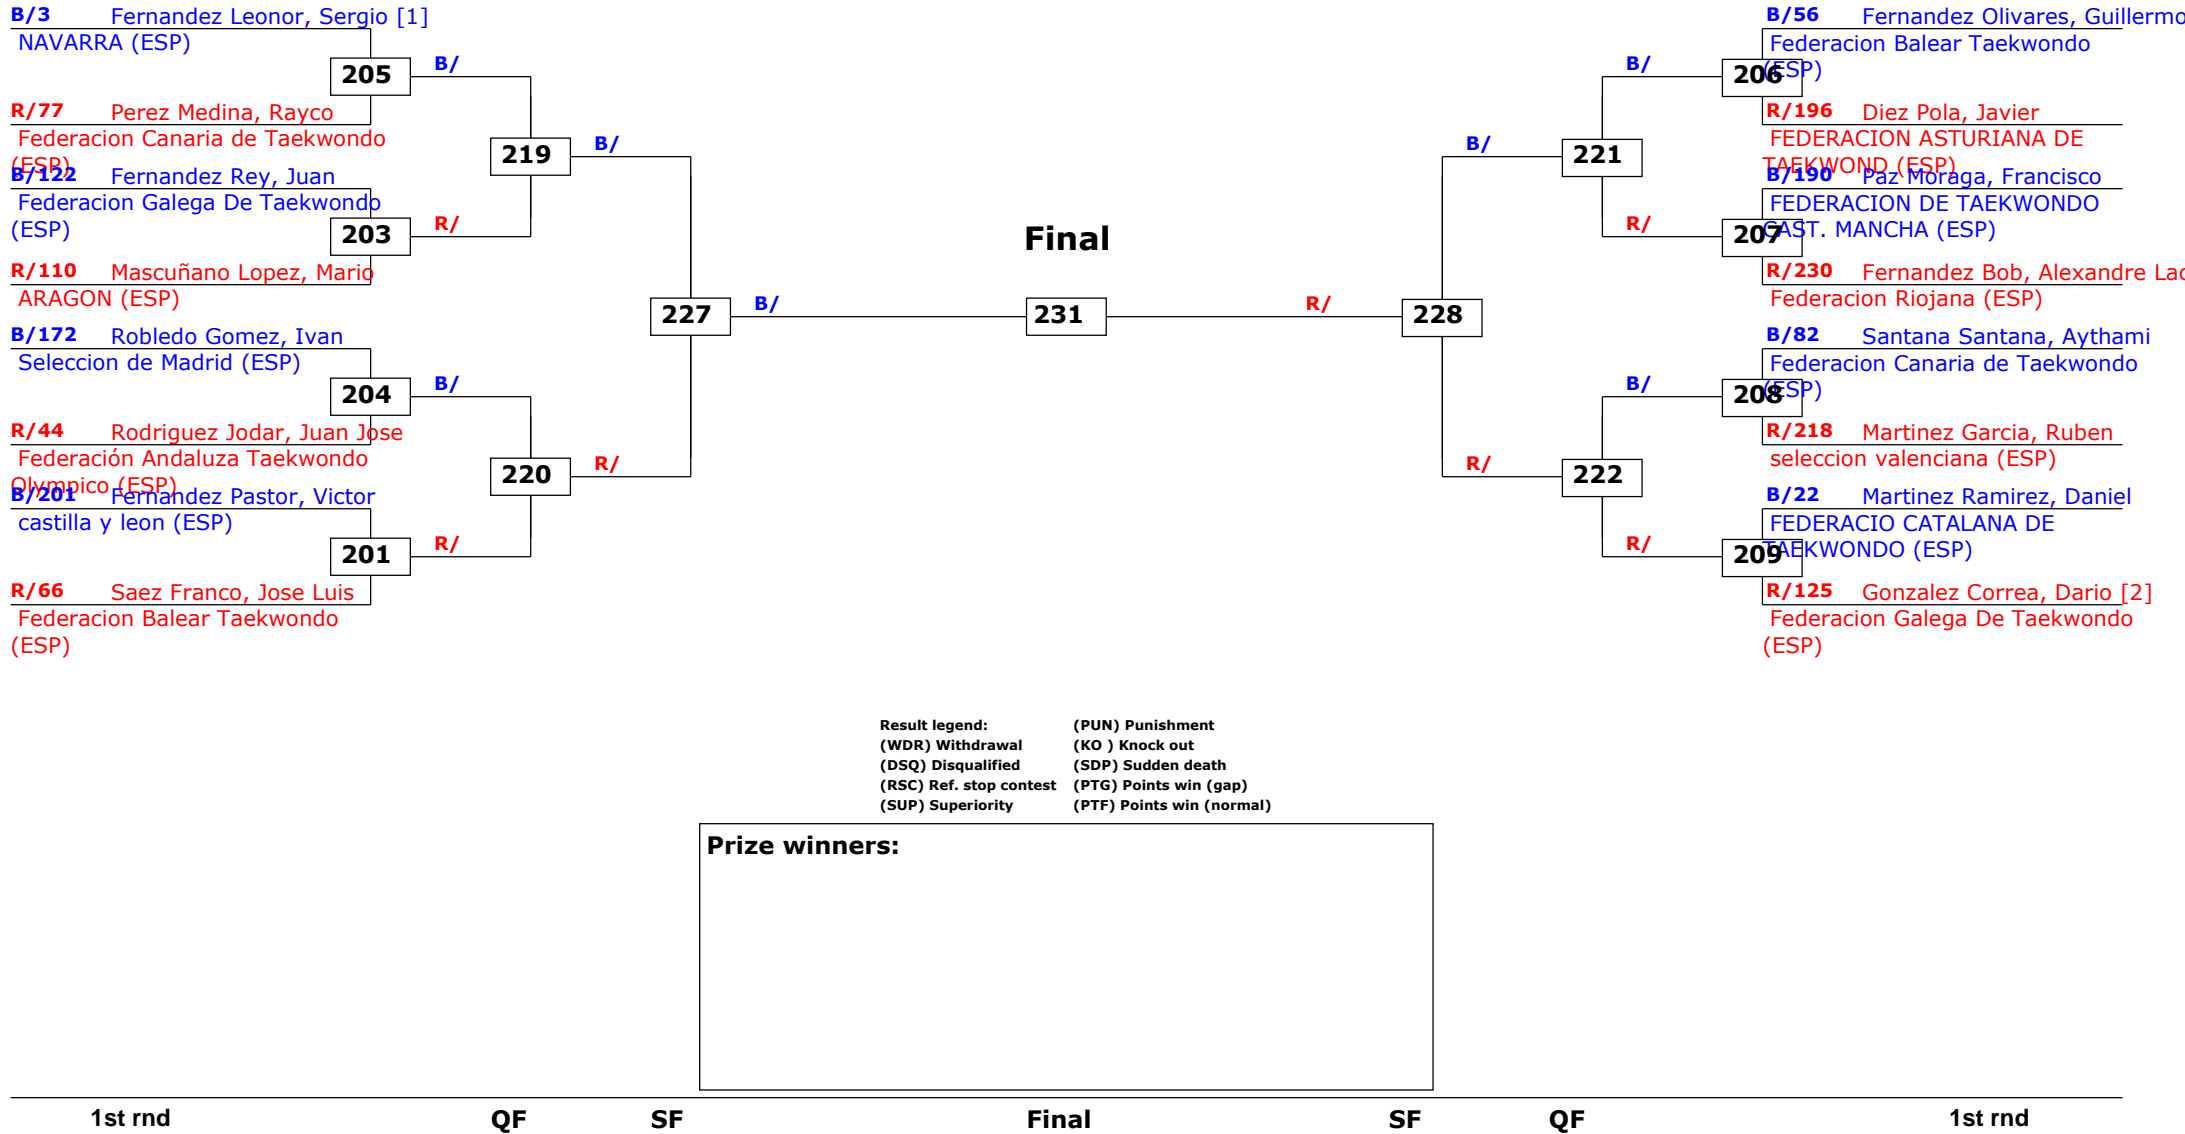

# Campeonato de España Senior masculino y femenino 2012

Alicante, Spain

3-3-2012

Seniors Male A -58 (Fly)

Active competitors: 16

Competition date: 3-3-2012

- Result legend:**
- (WDR) Withdrawal
  - (DSQ) Disqualified
  - (RSC) Ref. stop contest
  - (SUP) Superiority
  - (PUN) Punishment
  - (KO ) Knock out
  - (SDP) Sudden death
  - (PTG) Points win (gap)
  - (PTF) Points win (normal)