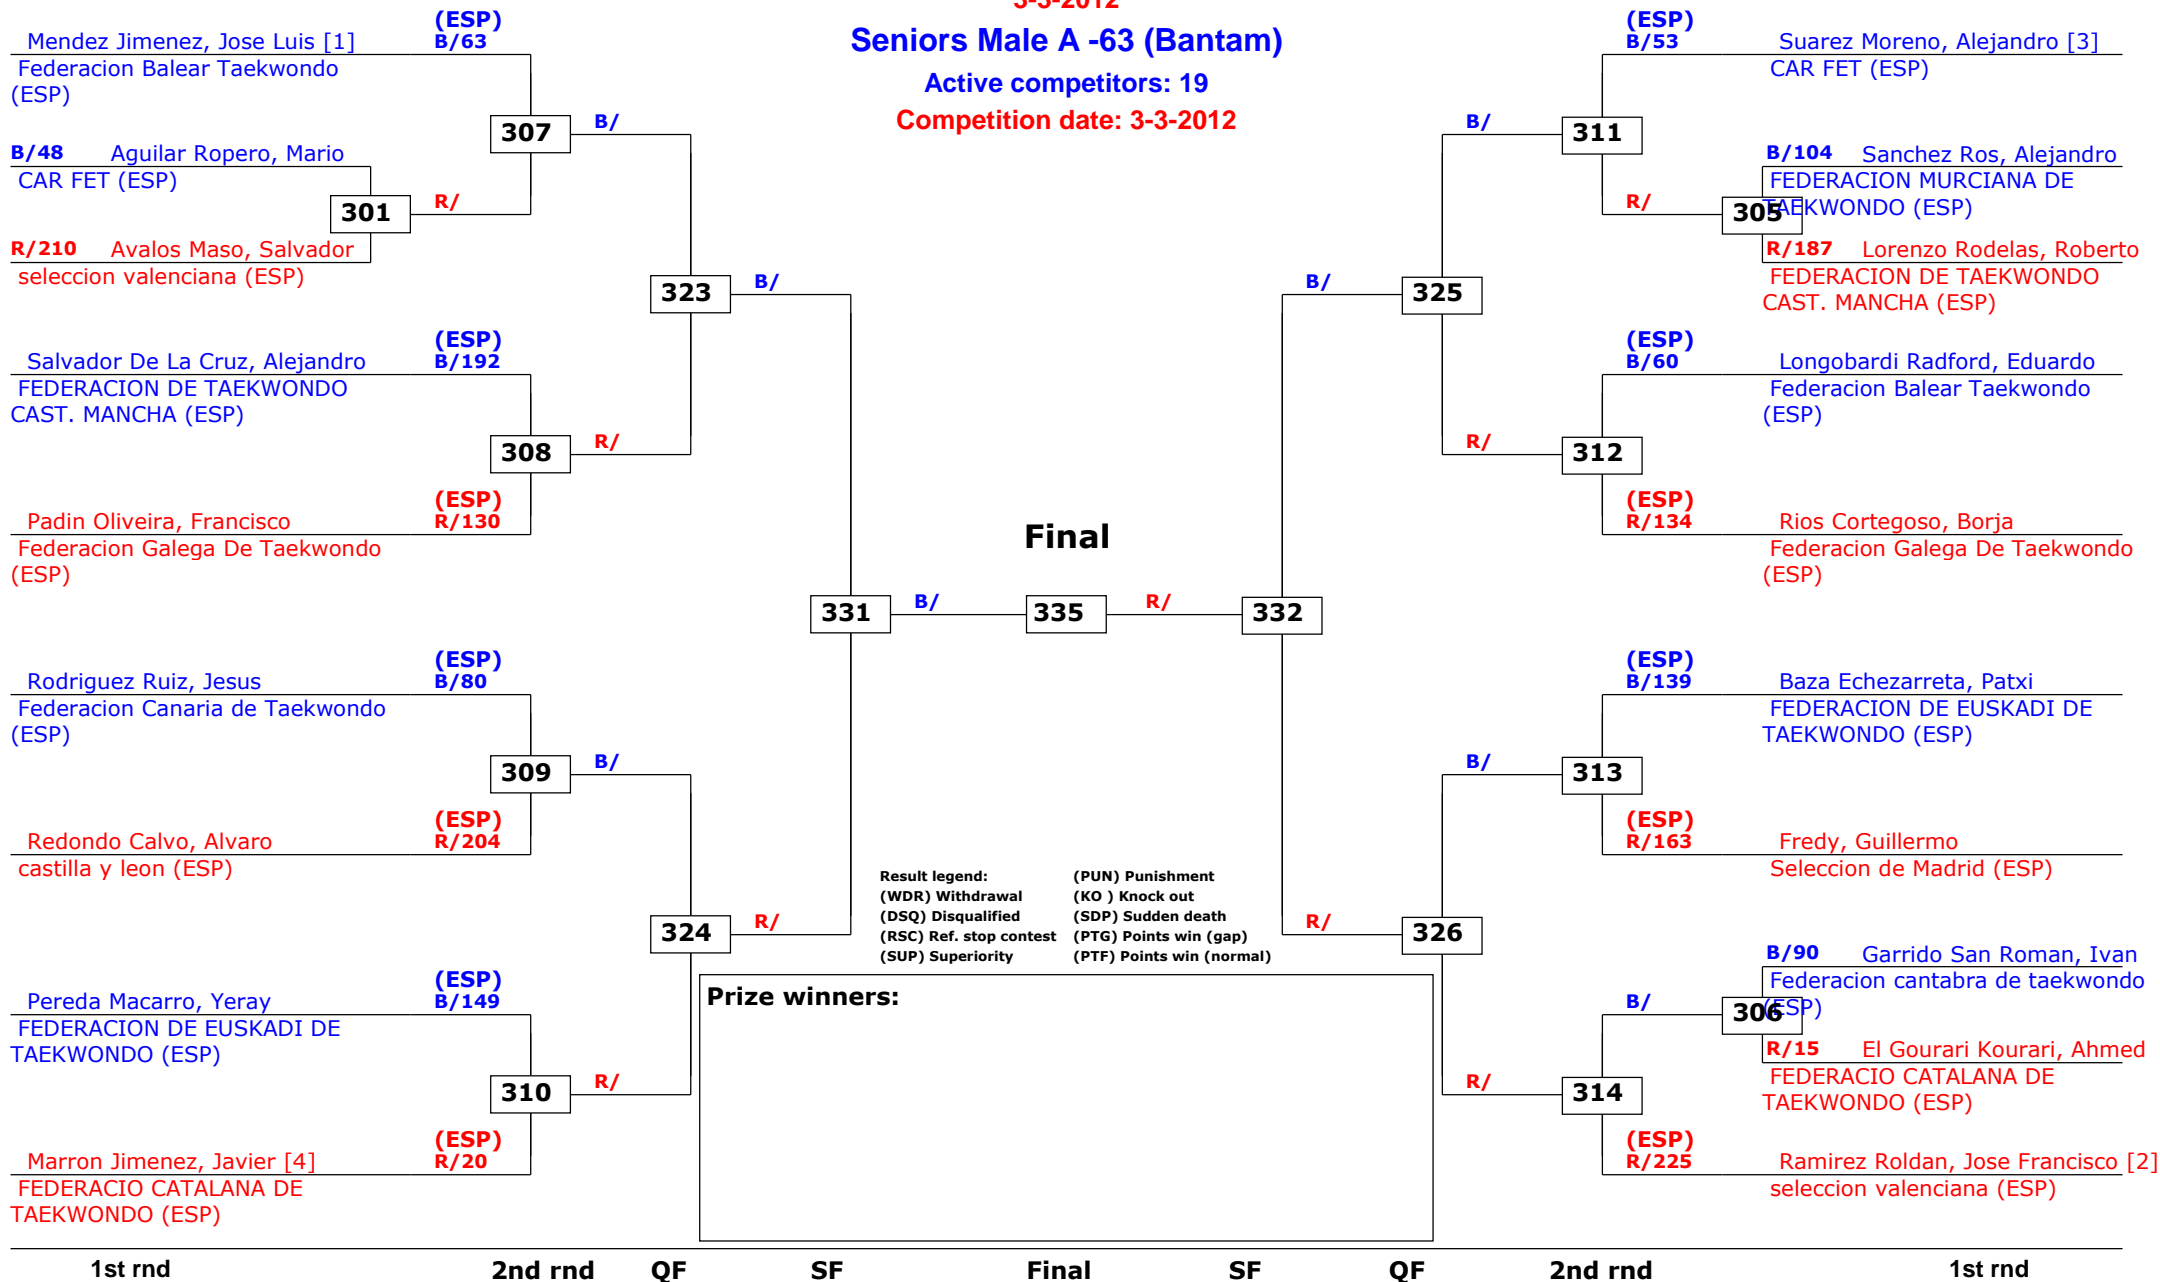

## Seniors Male A -63 (Bantam)

Active competitors: 19

Competition date: 3-3-2012