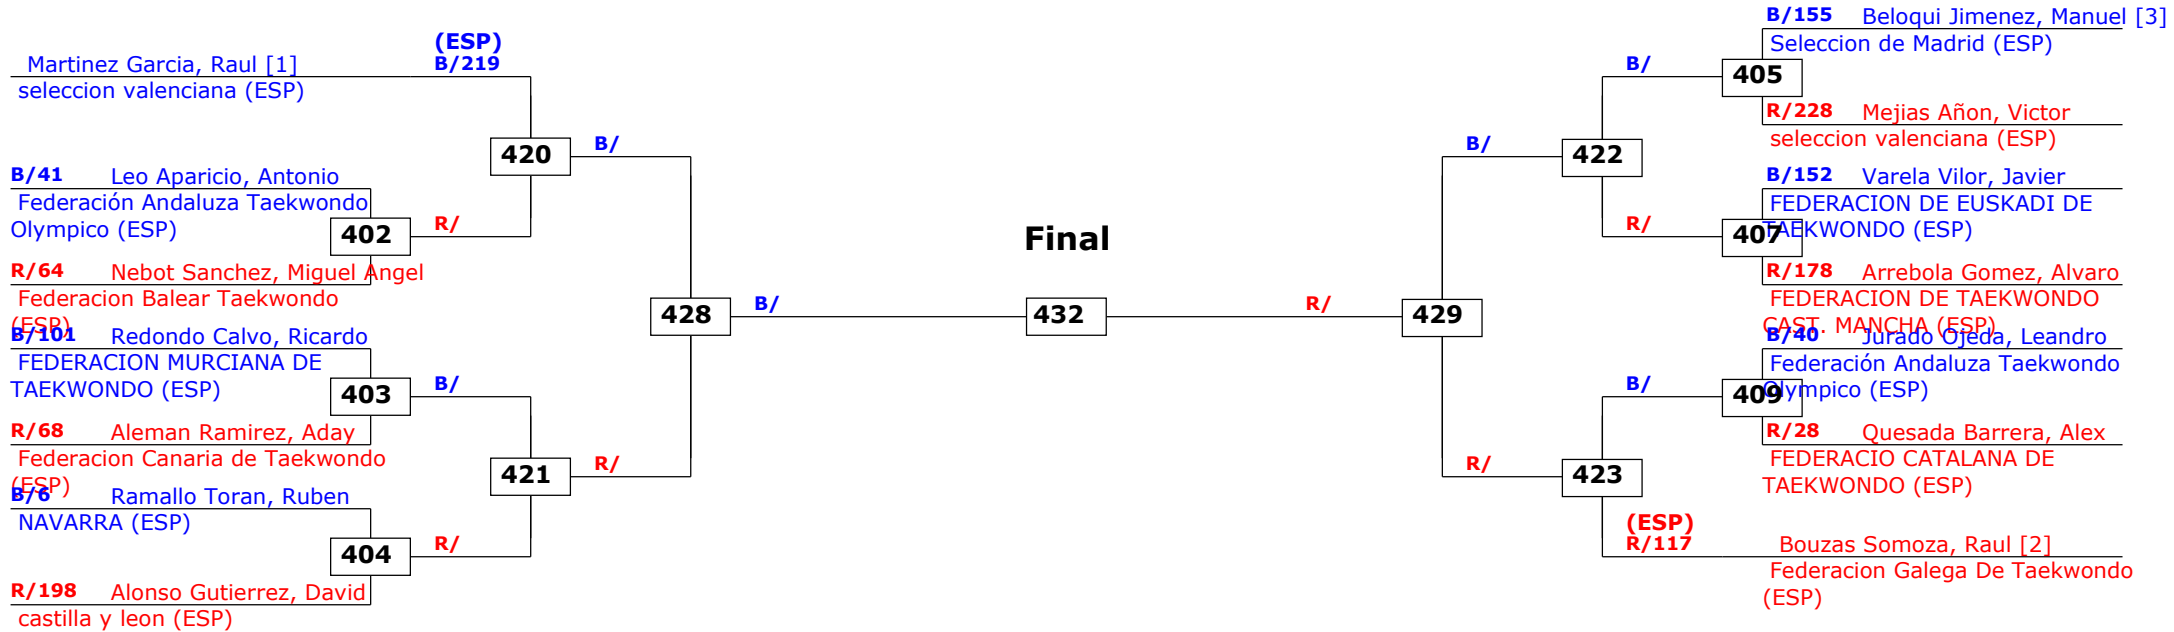

Campeonato de España Senior masculino y femenino 2012

Alicante, Spain

3-3-2012

Seniors Male A -74 (Light)

Active competitors: 14

Competition date: 3-3-2012

Result legend: (PUN) Punishment
(WDR) Withdrawal (KO) Knock out
(DSQ) Disqualified (SDP) Sudden death
(RSC) Ref. stop contest (PTG) Points win (gap)
(SUP) Superiority (PTF) Points win (normal)

Prize winners:

1st rnd

QF

SF

Final

SF

QF

1st rnd